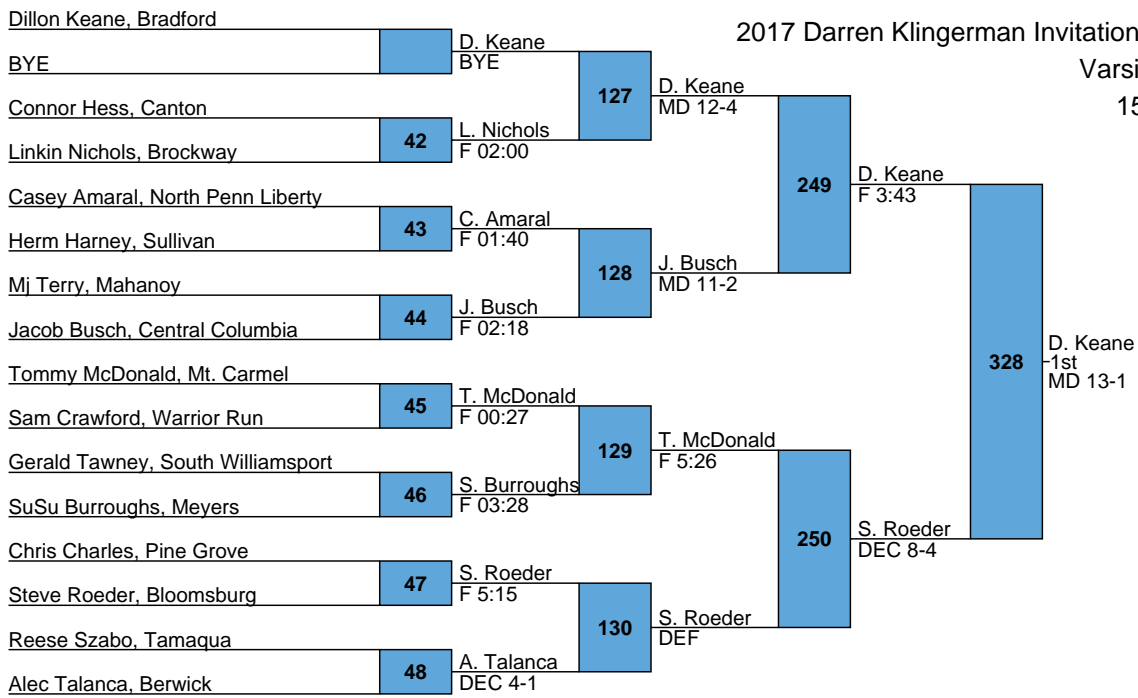

2017 Darren Klingerman Invitational

Varsity

152