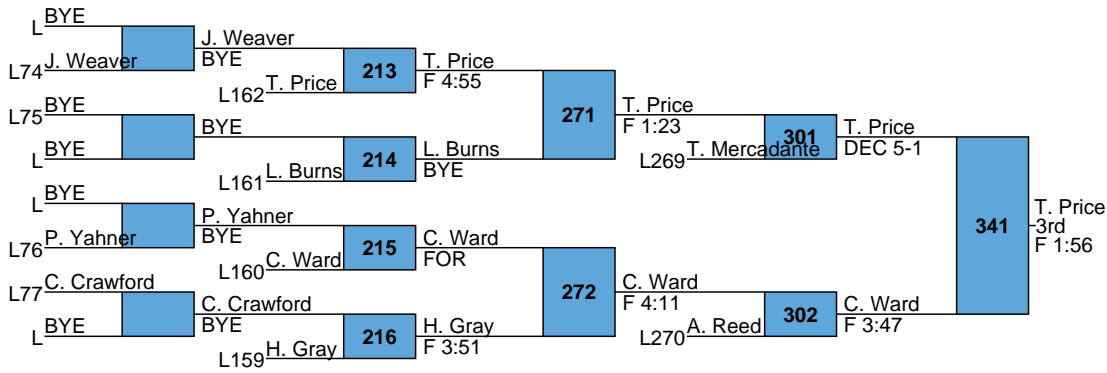

2017 Darren Klingerman Invitational

Varsity

220