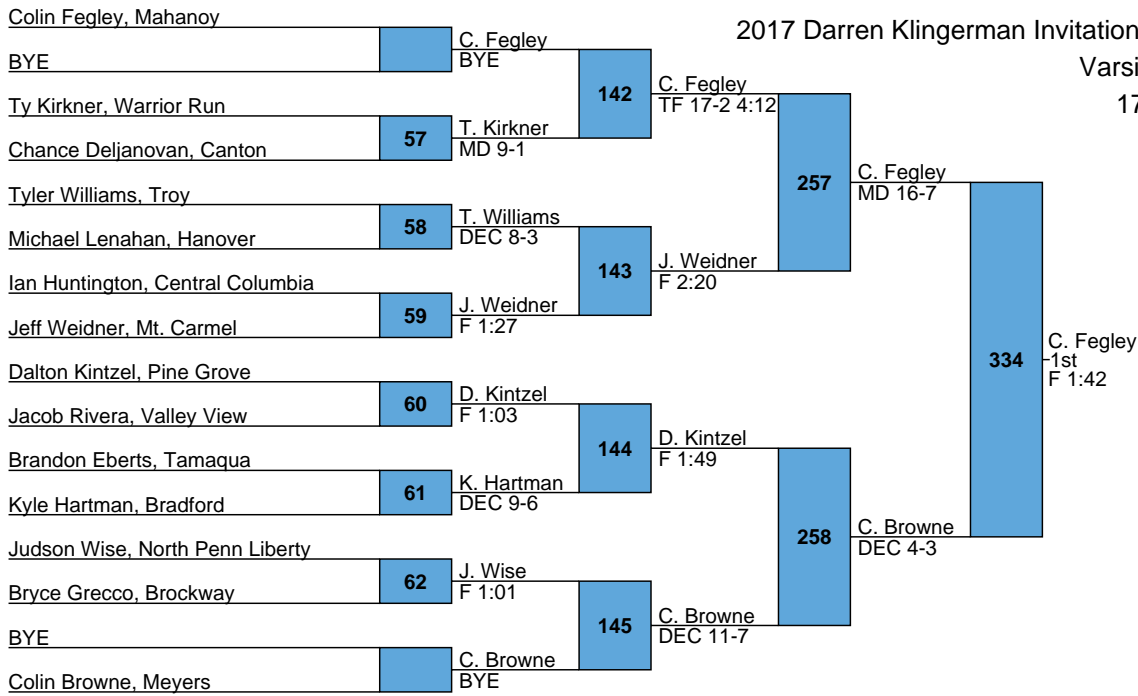

2017 Darren Klingerman Invitational

Varsity

170