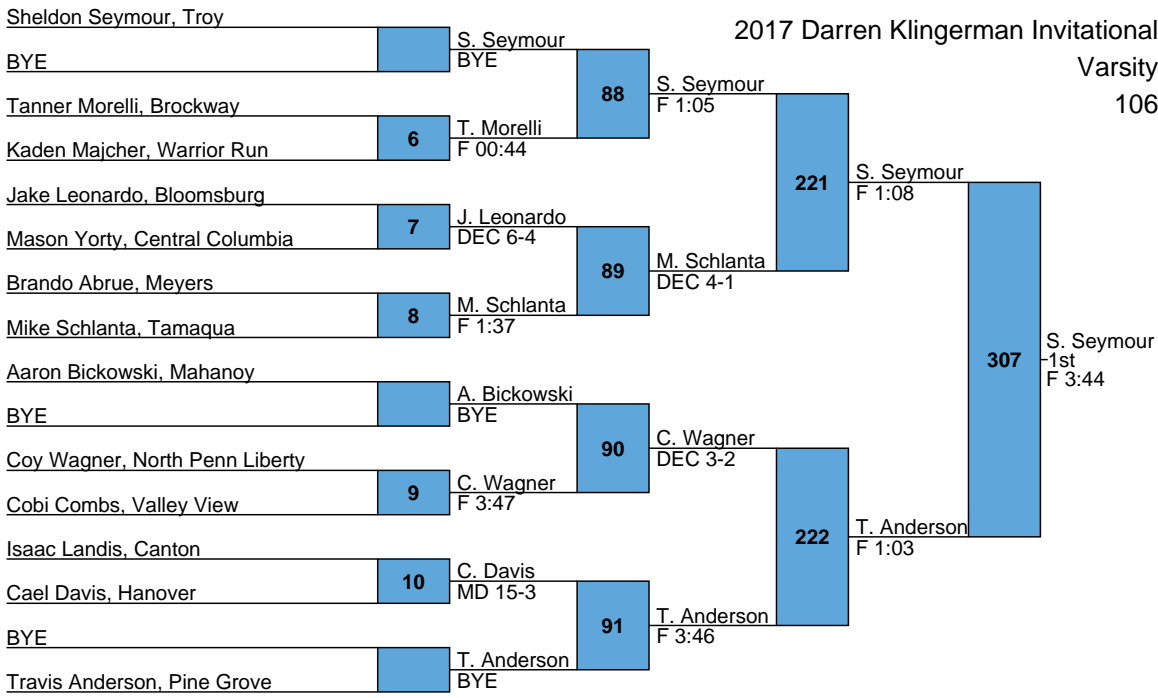

Team Scores

Rank	Team	Points	1	2	3	4	5	6
1	Mt. Carmel	153		1	1	4	1	2
1	Brockway	153	1	1	2	1	1	1
3	Warrior Run	151	2	2		2		1
4	Tamaqua	123.5	1		1	1	3	
5	Mahanoy	115.5	2		2			1
6	Central Columbia	110	2		1	1		1
7	Bloomsburg	107	1	1	1		1	1
8	Pine Grove	98		1	1		2	
9	Troy	93	2			1	1	1
10	North Penn Liberty	91.5		1	1	1	2	1
11	Bradford	90.5	1		1	1		
12	Hanover	82		2	1			1
13	Canton	70.5	1			1	1	1
14	Sullivan	70	1			1	1	
15	Schuylkill Haven	64		2			1	
16	Valley View	60.5			2			1
17	South Williamsport	38.5		1				
18	Meyers	34		1				1
19	Berwick	32		1				
20	Sugar Valley Charter	7						1

Outstanding Wrestler: Jermey Handford, Warrior Run

Most Falls: Tanner Morelli, Brockway (5 falls, 8:25)

2017 Darren Klingerman Invitational

Varsity

106