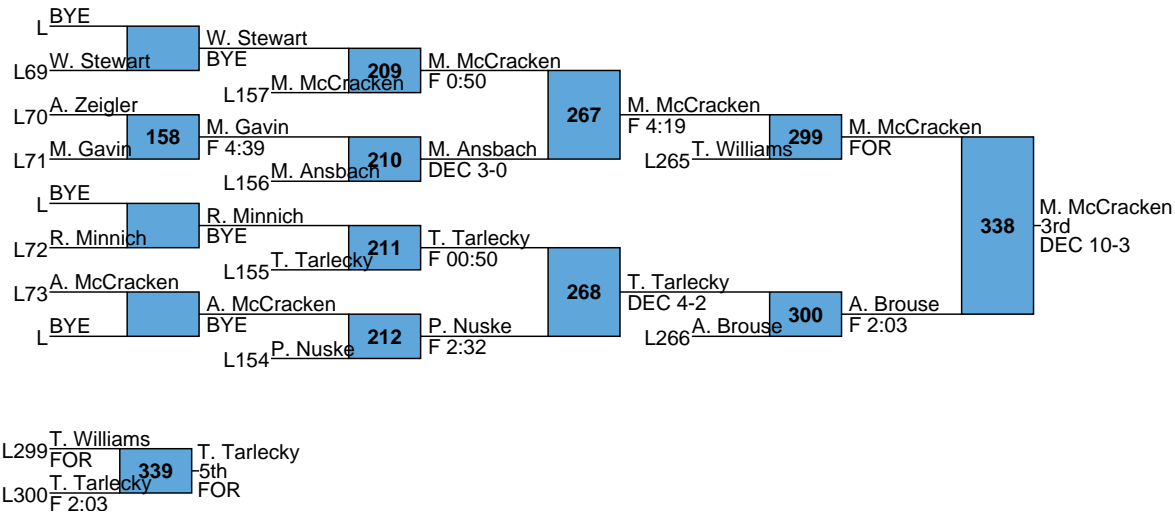

J. Mattive

F 0:55

360

J. Mattive

2017 Darren Klingerman Invitational

Varsity

195

2017 Darren Klingerman Invitational