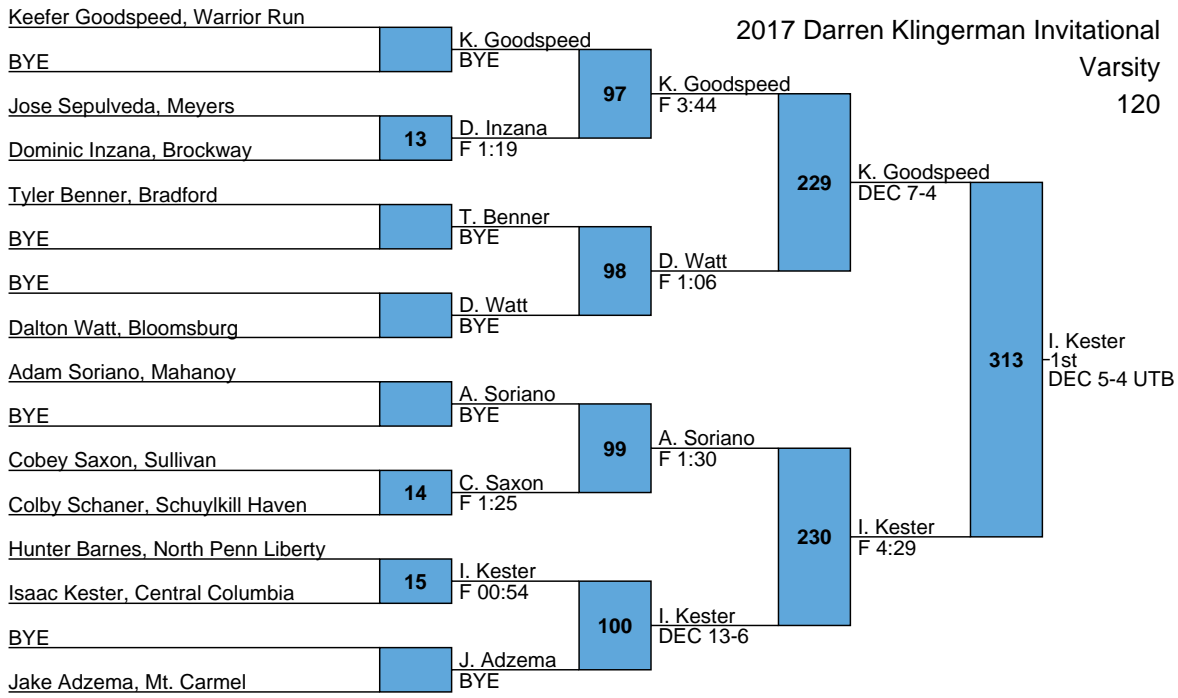

Outstanding Wrestler: Jermey Handford, Warrior Run

Most Falls: Tanner Morelli, Brockway (5 falls, 8:25)

2017 Darren Klingerman Invitational

Varsity

106

2017 Darren Klingerman Invitational

Varsity

113

2017 Darren Klingerman Invitational

Varsity

120

2017 Darren Klingerman Invitational

Varsity

126

2017 Darren Klingerman Invitational

Varsity