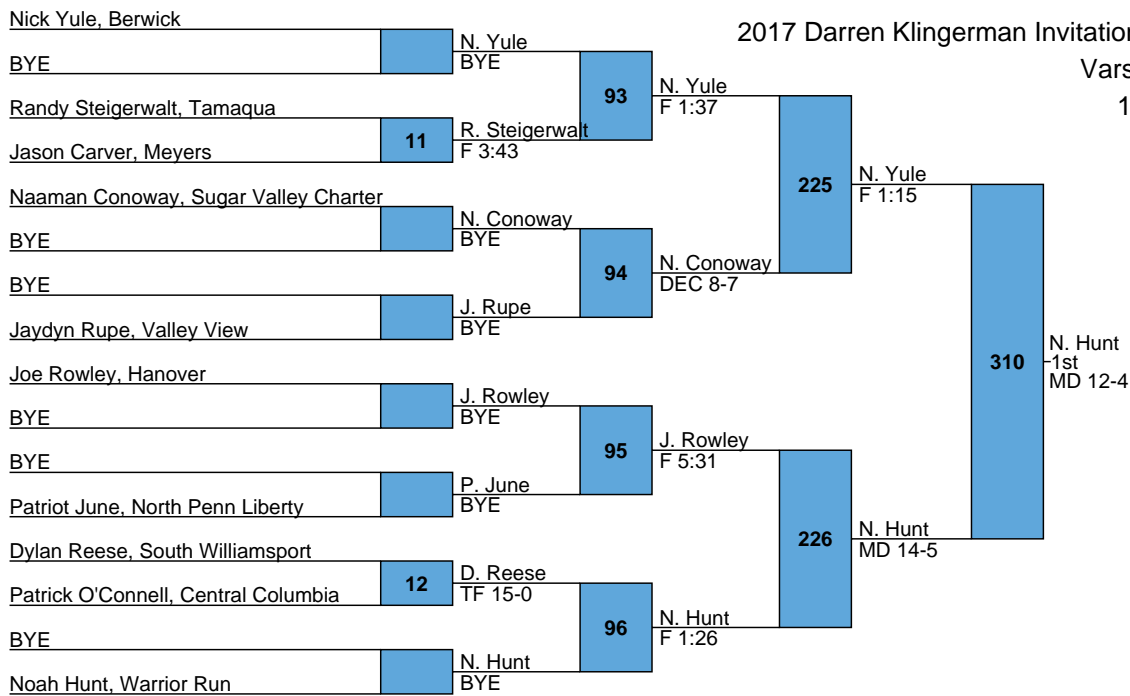

Outstanding Wrestler: Jermey Handford, Warrior Run

Most Falls: Tanner Morelli, Brockway (5 falls, 8:25)

2017 Darren Klingerman Invitational

Varsity

106

2017 Darren Klingerman Invitational

Varsity

113

2017 Darren Klingerman Invitational

Varsity

120

2017 Darren Klingerman Invitational

Varsity

126

2017 Darren Klingerman Invitational

Varsity