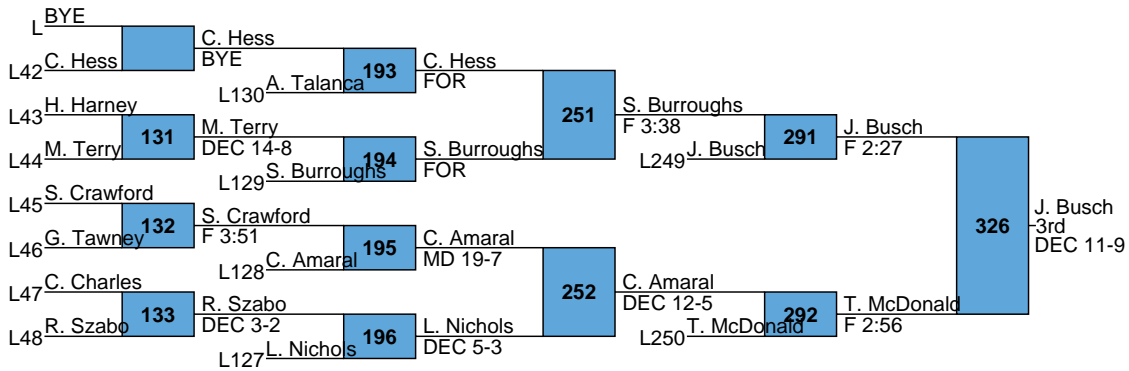

2017 Darren Klingerman Invitational

Varsity

152