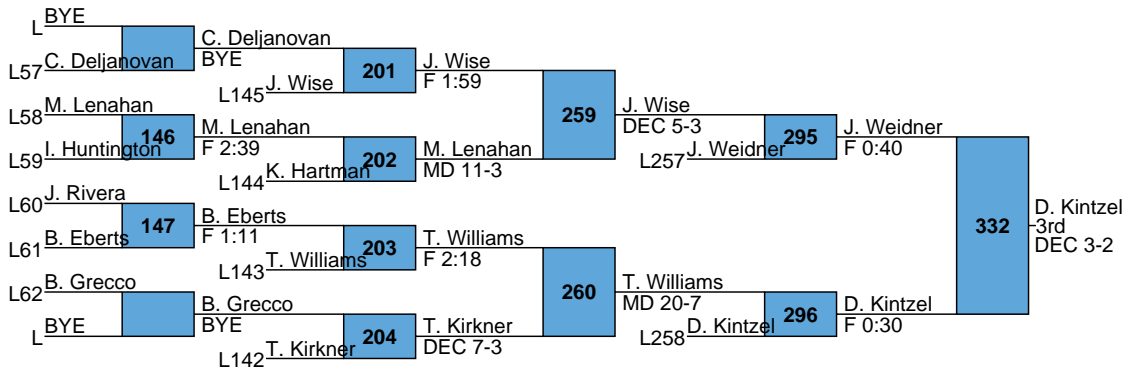

2017 Darren Klingerman Invitational

Varsity

170

Matt Lewandowski, Mahanoy

BYE

Kholten Fuller, Bradford

Cameron Long, Troy

Jj Snyder, Berwick