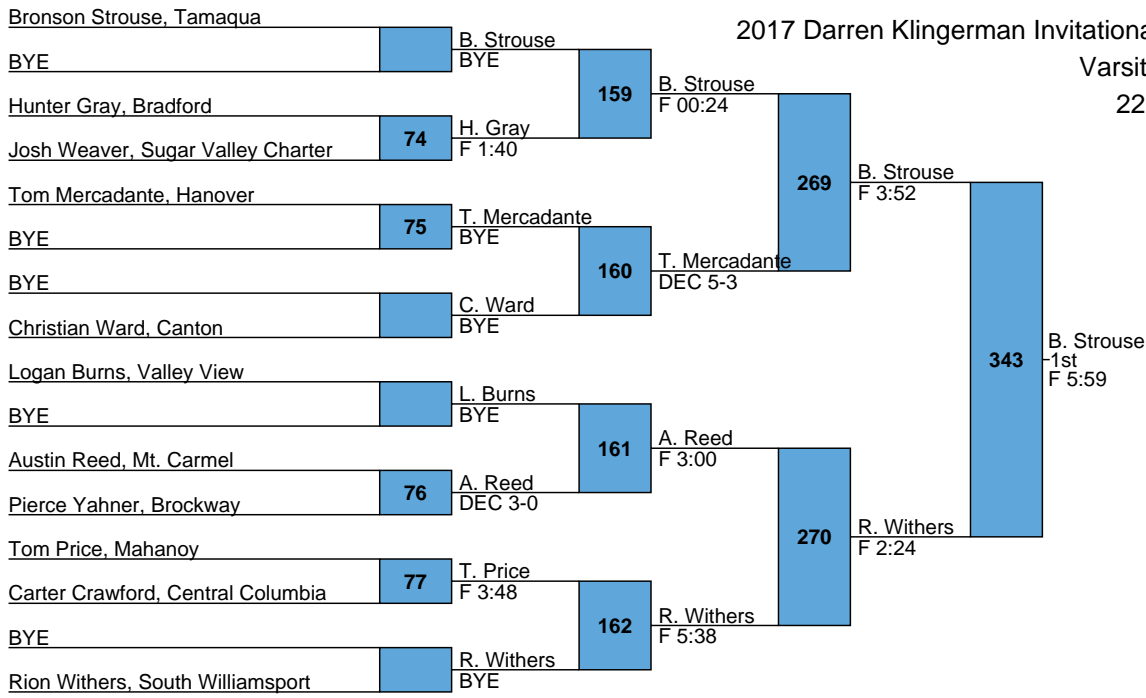

2017 Darren Klingerman Invitational

Varsity

220