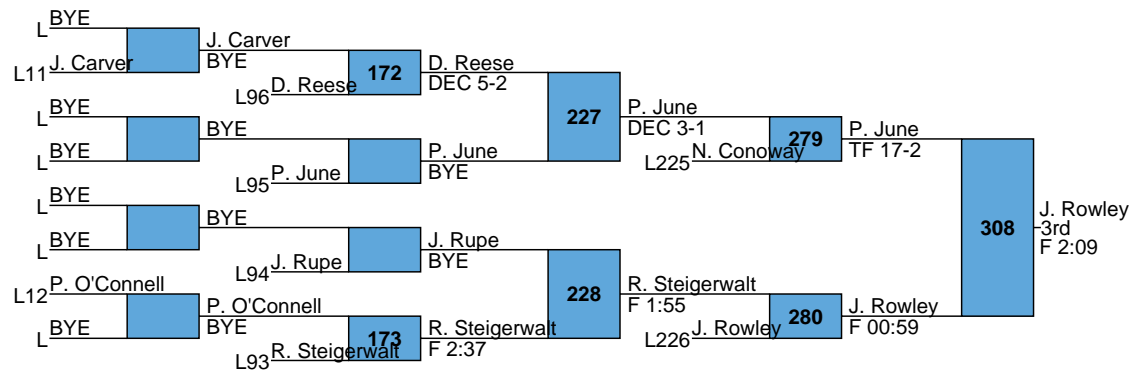

Outstanding Wrestler: Jermey Handford, Warrior Run

Most Falls: Tanner Morelli, Brockway (5 falls, 8:25)

2017 Darren Klingerman Invitational

Varsity

106

2017 Darren Klingerman Invitational

Varsity

113