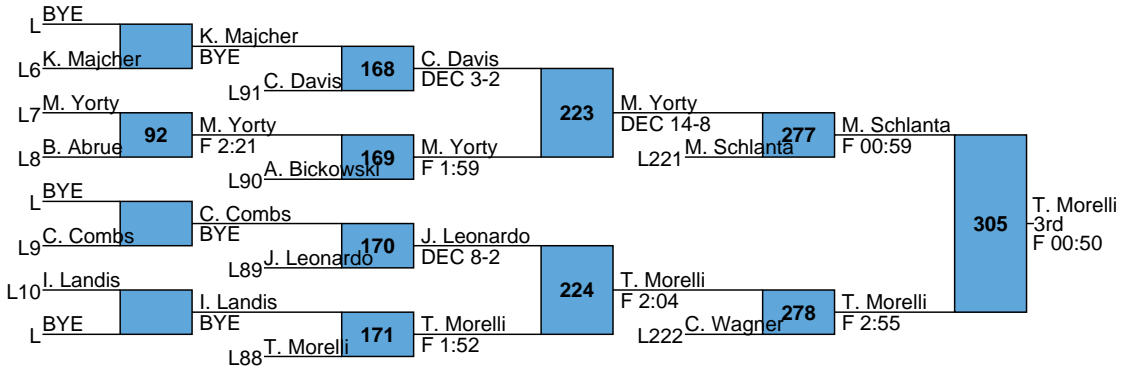

Team Scores

Rank	Team	Points	1	2	3	4	5	6
1	Mt. Carmel	153		1	1	4	1	2
1	Brockway	153	1	1	2	1	1	1
3	Warrior Run	151	2	2		2		1
4	Tamaqua	123.5	1		1	1	3	
5	Mahanoy	115.5	2		2			1
6	Central Columbia	110	2		1	1		1
7	Bloomsburg	107	1	1	1		1	1
8	Pine Grove	98		1	1		2	
9	Troy	93	2			1	1	1
10	North Penn Liberty	91.5		1	1	1	2	1
11	Bradford	90.5	1		1	1		
12	Hanover	82		2	1			1
13	Canton	70.5	1			1	1	1
14	Sullivan	70	1			1	1	
15	Schuylkill Haven	64		2			1	
16	Valley View	60.5			2			1
17	South Williamsport	38.5		1				
18	Meyers	34		1				1
19	Berwick	32		1				
20	Sugar Valley Charter	7						1

Outstanding Wrestler: Jermey Handford, Warrior Run

Most Falls: Tanner Morelli, Brockway (5 falls, 8:25)

2017 Darren Klingerman Invitational

Varsity

106