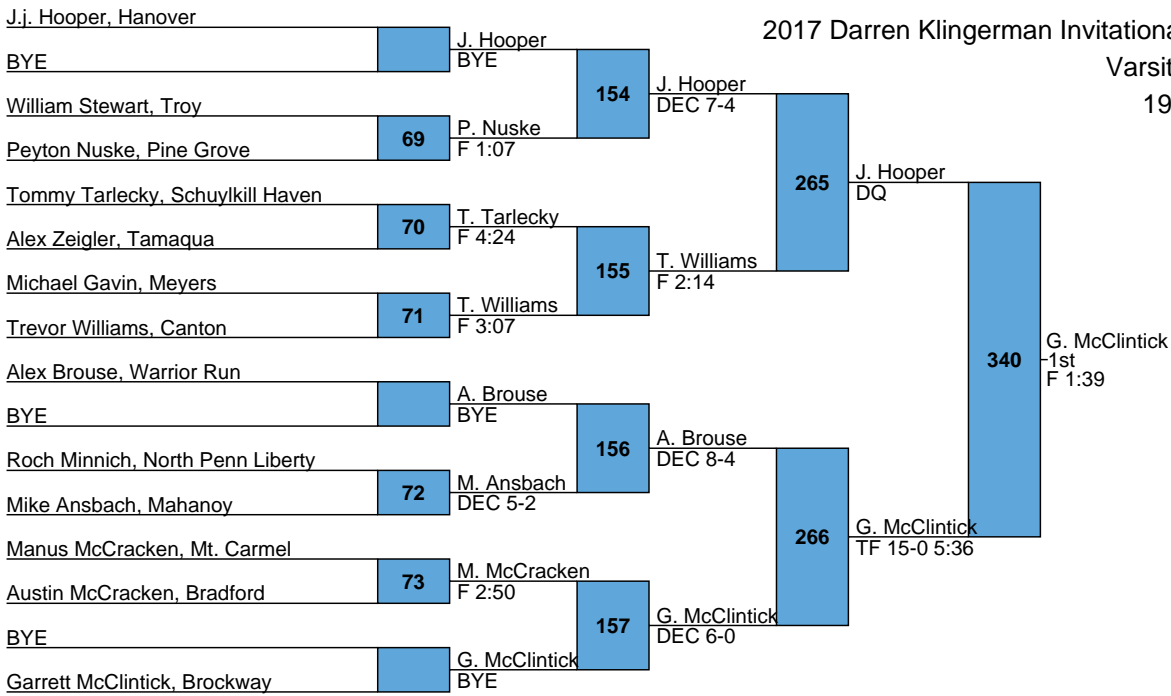

J. Mattive

F 0:55

360

J. Mattive

2017 Darren Klingerman Invitational

Varsity

195

2017 Darren Klingerman Invitational